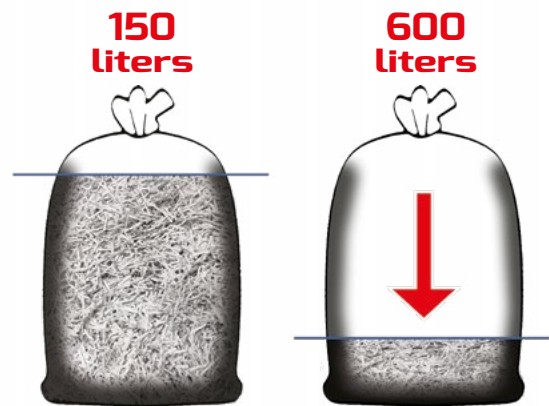

KOBRA® AF.2 COMPACTOR

KOBRA AF.2 Auto-feed/Auto-compact shredder is **the most innovative and fastest automatic shredder** available in the global market. **Its incredible 37 sheet per minute speed together with the exclusive compacting system** allows walk-away fast shredding of large quantities of documents.