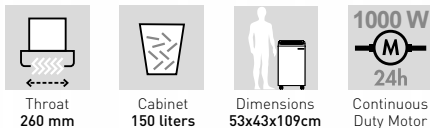

KOBRA® AF.2 COMPACTOR

KOBRA AF.2 Auto-feed/Auto-compact shredder is **the most innovative and fastest automatic shredder** available in the global market. **Its incredible 37 sheet per minute speed together with the exclusive compacting system** allows walk-away fast shredding of large quantities of documents.