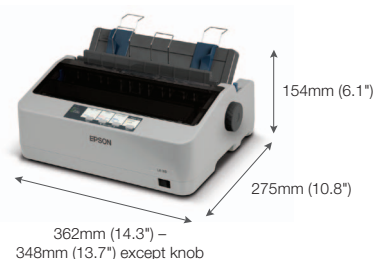

Dimensions & Weight

Weight: Approx. 4.1kg (9.0lb)

Options

Fabric Ribbon Cartridge (Black) S015632

Legend

- cpi Characters per inch (Characters per 25.4mm)
- cps Characters per second
- cpl Characters per line
- POH Power On Hours

© 2012 Epson Singapore Pte Ltd. All Rights Reserved. Reproduction in part or in whole, without the written permission from Epson, is strictly prohibited. EPSON and EXCEED YOUR VISION are registered trademarks of Seiko Epson Corporation. All other products names and other company names used herein are for identification purposes only and are the trademarks or registered trademarks of their respective owners. Epson disclaims any and all rights in those marks. Print samples shown are simulations only. Specifications and product availability are subject to change without notice and may vary between countries. Please check with local Epson offices for more information.

Dealer's Stamp

Official Partner of Manchester United